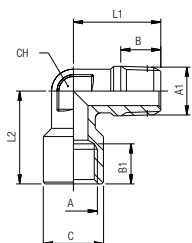

**62450**

TAPER OFF SET MALE TEE

Code	Usa Ref	A BSPP	A1 BSPT	B	B1	C	L1	L2	CH	Pack
62450 00 44 02 00	62450-1/8	1/8	1/8	.295 (7,5)	.335 (8,5)	.512 (13)	1.417 (36)	.728 (18,5)	.472 (12)	10
62450 00 44 03 00	62450-1/4	1/4	1/4	.433 (11)	.433 (11)	.650 (16,5)	1.87 (47,5)	.965 (24,5)	.472 (12)	10
62450 00 44 04 00	62450-3/8	3/8	3/8	.453 (11,5)	.472 (12)	.807 (20,5)	2.067 (52,5)	1.142 (29)	.591 (15)	10
62450 00 44 05 00	62450-1/2	1/2	1/2	.551 (14)	.591 (15)	.992 (25,2)	2.421 (61,5)	1.339 (34)	.787 (20)	10

**62500**

MALE ELBOW (TAPER)

Code	Usa Ref	A BSPP	B	L	CH	Pack
62500 00 44 02 00	62500-1/8	1/8	.295 (7,5)	.709 (18)	.394 (10)	10
62500 00 44 03 00	62500-1/4	1/4	.433 (11)	.945 (24)	.472 (12)	10
62500 00 44 04 00	62500-3/8	3/8	.453 (11,5)	1.063 (27)	.591 (15)	10
62500 00 44 05 00	62500-1/2	1/2	.551 (14)	1.161 (29,5)	.787 (20)	10

**62510**

ELBOW FM X FM

Code	Usa Ref	A BSPP	C	B	L	CH	Pack
62510 00 44 02 00	62510-1/8	1/8	.512 (13)	.335 (8,5)	.827 (21)	.394 (10)	10
62510 00 44 03 00	62510-1/4	1/4	.65 (16,5)	.433 (11)	1.004 (25,5)	.472 (12)	10
62510 00 44 04 00	62510-3/8	3/8	.807 (20,5)	.472 (12)	1.102 (28)	.591 (15)	10
62510 00 44 05 00	62510-1/2	1/2	1.004 (25,5)	.591 (15)	1.260 (32)	.787 (20)	10

**62520**

MALE TAPER-FEMALE ELBOW

Code	Usa Ref	A BSPP	A1 BSPT	B	B1	C	L1	L2	CH	Pack
62520 00 44 02 00	62520-1/8	1/8	1/8	.295 (7,5)	.335 (8,5)	.512 (21)	.709 (18)	.827 (21)	.394 (10)	10
62520 00 44 03 00	62520-1/4	1/4	1/4	.433 (11)	.433 (11)	.650 (16,5)	.945 (24)	1.004 (25,5)	.472 (12)	10
62520 00 44 04 00	62520-3/8	3/8	3/8	.453 (11,5)	.472 (12)	.807 (20,5)	1.063 (27)	1.102 (28)	.591 (15)	10
62520 00 44 05 00	62520-1/2	1/2	1/2	.551 (14)	.591 (15)	1.004 (25,5)	1.161 (29,5)	1.260 (32)	.787 (20)	10