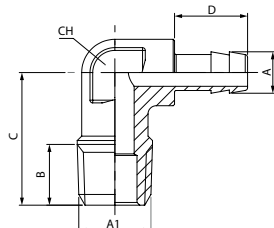

62355

MALE HOSE ADAPTER ELBOW (TAPER)

Code	Usa Ref	A	A1 BSPT	B	C	D	CH	Pack
62355 00 44 BS 00	62355-6-1/8	6	1/8	.295 (7,5)	.709 (18)	.519 (13,2)	.394 (10)	10
62355 00 44 BT 00	62355-6-1/4	6	1/4	.433 (11)	.945 (24)	.519 (13,2)	.472 (12)	10
62355 00 44 BZ 00	62355-7-1/8	7	1/8	.295 (7,5)	.709 (18)	.519 (13,2)	.394 (10)	10
62355 00 44 BX 00	62355-7-1/4	7	1/4	.433 (11)	.945 (24)	.519 (13,2)	.472 (12)	10
62355 00 44 CB 00	62355-9-1/4	9	1/4	.433 (11)	.945 (24)	.519 (13,2)	.472 (12)	10