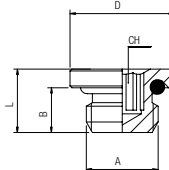

**62300**

FEMALE COUPLER

Code	Usa Ref	A BSPP	L	CH	Pack
62300 00 44 02 00	62300-1/8	1/8	.591 (15)	.551 (14)	10
62300 00 44 03 00	62300-1/4	1/4	.866 (22)	.669 (17)	10
62300 00 44 04 00	62300-3/8	3/8	.945 (24)	.866 (22)	10
62300 00 44 05 00	62300-1/2	1/2	1.181 (30)	1.063 (27)	10
62300 00 44 07 00	62300-3/4	3/4	1.260 (32)	1.260 (32)	10

**62310**

REDUCER COUPLER

Code	Usa Ref	A BSPP	A1	L	CH	Pack
62310 00 44 AT 00	62310-1/8-1/4	1/8	1/4	.748 (19)	.669 (17)	10
62310 00 44 7W 00	62310-1/4-3/8	1/4	3/8	.906 (23)	.866 (22)	10
62310 00 44 AC 00	62310-3/8-1/2	3/8	1/2	1.083 (27,5)	.945 (24)	10
62310 00 44 AH 00	62310-1/2-3/4	1/2	3/4	1.181 (30)	1.181 (30)	10

**62315**

MALE PLUG WITH INTERNAL HEX

Code	Usa Ref	A BSPP	B	L	D	CH	Pack
62315 00 005	62315-M5	M5	.157 (4)	.236 (6)	.315 (8)	.079 (2)	10
62315 00 011	62315-M7	M7	.197 (5)	.295 (7,5)	.374 (9,5)	.118 (3)	10
62315 00 001	62315-1/8	1/8	.236 (6)	.335 (8,5)	.551 (14)	.197 (5)	10
62315 00 002	62315-1/4	1/4	.315 (8)	.433 (11)	.709 (18)	.236 (6)	10
62315 00 003	62315-3/8	3/8	.354 (9)	.492 (12,5)	.787 (20)	.315 (8)	10
62315 00 004	62315-1/2	1/2	.394 (10)	.531 (13,5)	.984 (25)	.394 (10)	10