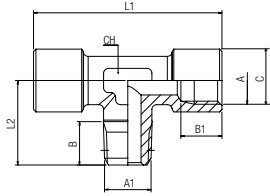

62440

TAPER CENTRE LEG MALE TEE

Code	Usa Ref	A BSPP	A1 BSPT	B	B1	C	L1	L2	CH	Pack
62440 00 44 02 00	62440-1/8	1/8	1/8	.295 (7,5)	.335 (8,5)	.512 (13)	1.457 (37)	.689 (17,5)	.472 (12)	10
62440 00 44 03 00	62440-1/4	1/4	1/4	.433 (11)	.433 (11)	.650 (16,5)	1.929 (49)	.906 (23)	.472 (12)	10
62440 00 44 04 00	62440-3/8	3/8	3/8	.453 (11,5)	.472 (12)	.807 (20,5)	2.126 (54)	1.083 (27,5)	.591 (15)	10
62440 00 44 05 00	62440-1/2	1/2	1/2	.551 (14)	.591 (15)	.992 (25,2)	2.52 (64)	1.240 (31,5)	.787 (20)	10