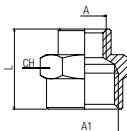

62310

REDUCER COUPLER

Code	Usa Ref	A BSPP	A1	L	CH	Pack
62310 00 44 AT 00	62310-1/8-1/4	1/8	1/4	.748 (19)	.669 (17)	10
62310 00 44 7W 00	62310-1/4-3/8	1/4	3/8	.906 (23)	.866 (22)	10
62310 00 44 AC 00	62310-3/8-1/2	3/8	1/2	1.083 (27,5)	.945 (24)	10
62310 00 44 AH 00	62310-1/2-3/4	1/2	3/4	1.181 (30)	1.181 (30)	10