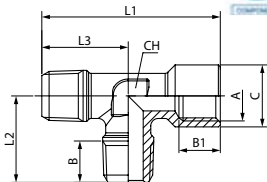

62430
TAPER MALE OFF SET MALE FEMALE TEE

Code	Usa Ref	A BSPP	B	B1	C	L1	L2	L3	CH	Pack
62430 00 44 02 00	62430-1/8	1/8	.295 (7,5)	.335 (8,5)	.512 (13)	1.437 (36,5)	.708 (18)	.708 (18)	.472 (12)	10
62430 00 44 03 00	62430-1/4	1/4	.433 (11)	.433 (11)	.650 (16,5)	1.869 (47,5)	.906 (23)	.906 (23)	.472 (12)	10
62430 00 44 04 00	62430-3/8	3/8	.453 (11,5)	.472 (12)	.807 (20,5)	2.067 (52,5)	1.083 (27,5)	1.004 (25,5)	.591 (15)	10
62430 00 44 05 00	62430-1/2	1/2	.551 (14)	.591 (15)	1.004 (25,5)	2.422 (61,5)	1.220 (31,5)	1.161 (29,5)	.787 (20)	10