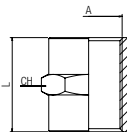

62300

FEMALE COUPLER

Code	Usa Ref	A BSPP	L	CH	Pack
62300 00 44 02 00	62300-1/8	1/8	.591 (15)	.551 (14)	10
62300 00 44 03 00	62300-1/4	1/4	.866 (22)	.669 (17)	10
62300 00 44 04 00	62300-3/8	3/8	.945 (24)	.866 (22)	10
62300 00 44 05 00	62300-1/2	1/2	1.181 (30)	1.063 (27)	10
62300 00 44 07 00	62300-3/4	3/4	1.260 (32)	1.260 (32)	10