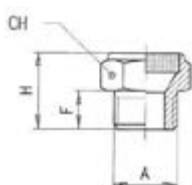

62540

MALE SILENCER (PARALLEL)

Code	Usa Ref	A BSPP	F	H	CH	dB*	Pack
62540 00 001	62540-1/8	1/8	.315 (8)	.591 (15)	.551 (14)	73	10
62540 00 002	62540-1/4	1/4	.315 (8)	.591 (15)	.669 (17)	74	10
62540 00 003	62540-3/8	3/8	.394 (10)	.709 (18)	.866 (22)	86	10
62540 00 004	62540-1/2	1/2	.472 (12)	.866 (22)	1.063 (27)	80	10

	min	max
Temperature	- 20 °C - 4 °F	+ 300 °C 572 °F
Pressure		10 bar
Filtration threshold		70 µm

dB* Acoustic fading at 6 bar