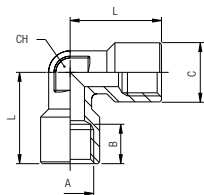

**62440**

TAPER CENTRE LEG MALE TEE

Code	Usa Ref	A BSPP	A1 BSPT	B	B1	C	L1	L2	CH	Pack
62440 00 44 02 00	62440-1/8	1/8	1/8	.295 (7,5)	.335 (8,5)	.512 (13)	1.457 (37)	.689 (17,5)	.472 (12)	10
62440 00 44 03 00	62440-1/4	1/4	1/4	.433 (11)	.433 (11)	.650 (16,5)	1.929 (49)	.906 (23)	.472 (12)	10
62440 00 44 04 00	62440-3/8	3/8	3/8	.453 (11,5)	.472 (12)	.807 (20,5)	2.126 (54)	1.083 (27,5)	.591 (15)	10
62440 00 44 05 00	62440-1/2	1/2	1/2	.551 (14)	.591 (15)	.992 (25,2)	2.52 (64)	1.240 (31,5)	.787 (20)	10

**62450**

TAPER OFF SET MALE TEE

Code	Usa Ref	A BSPP	A1 BSPT	B	B1	C	L1	L2	CH	Pack
62450 00 44 02 00	62450-1/8	1/8	1/8	.295 (7,5)	.335 (8,5)	.512 (13)	1.417 (36)	.728 (18,5)	.472 (12)	10
62450 00 44 03 00	62450-1/4	1/4	1/4	.433 (11)	.433 (11)	.650 (16,5)	1.87 (47,5)	.965 (24,5)	.472 (12)	10
62450 00 44 04 00	62450-3/8	3/8	3/8	.453 (11,5)	.472 (12)	.807 (20,5)	2.067 (52,5)	1.142 (29)	.591 (15)	10
62450 00 44 05 00	62450-1/2	1/2	1/2	.551 (14)	.591 (15)	.992 (25,2)	2.421 (61,5)	1.339 (34)	.787 (20)	10

**62500**

MALE ELBOW (TAPER)

Code	Usa Ref	A BSPP	B	L	CH	Pack
62500 00 44 02 00	62500-1/8	1/8	.295 (7,5)	.709 (18)	.394 (10)	10
62500 00 44 03 00	62500-1/4	1/4	.433 (11)	.945 (24)	.472 (12)	10
62500 00 44 04 00	62500-3/8	3/8	.453 (11,5)	1.063 (27)	.591 (15)	10
62500 00 44 05 00	62500-1/2	1/2	.551 (14)	1.161 (29,5)	.787 (20)	10

**62510**

ELBOW FM X FM

Code	Usa Ref	A BSPP	C	B	L	CH	Pack
62510 00 44 02 00	62510-1/8	1/8	.512 (13)	.335 (8,5)	.827 (21)	.394 (10)	10
62510 00 44 03 00	62510-1/4	1/4	.65 (16,5)	.433 (11)	1.004 (25,5)	.472 (12)	10
62510 00 44 04 00	62510-3/8	3/8	.807 (20,5)	.472 (12)	1.102 (28)	.591 (15)	10
62510 00 44 05 00	62510-1/2	1/2	1.004 (25,5)	.591 (15)	1.260 (32)	.787 (20)	10