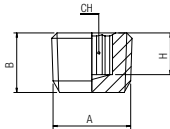

62325

MALE PLUG DIN 906

Code	Usa Ref	A BSPT	B	H	CH	Pack
62325 00 44 02 00	62325-1/8	1/8	.295 (7,5)	.197 (5)	.197 (5)	10
62325 00 44 03 00	62325-1/4	1/4	.394 (10)	.276 (7)	.236 (6)	10
62325 00 44 04 00	62325-3/8	3/8	.433 (11)	.276 (7)	.315 (8)	10
62325 00 44 05 00	62325-1/2	1/2	.512 (13)	.315 (8)	.394 (10)	10