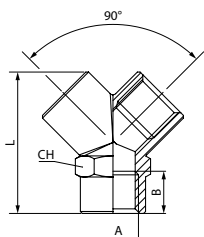

**62520**

MALE TAPER-FEMALE ELBOW

Code	Usa Ref	A BSPP	A1 BSPT	B	B1	C	L1	L2	CH	Pack
62520 00 44 02 00	62520-1/8	1/8	1/8	.295 (7,5)	.335 (8,5)	.512 (21)	.709 (18)	.827 (21)	.394 (10)	10
62520 00 44 03 00	62520-1/4	1/4	1/4	.433 (11)	.433 (11)	.650 (16,5)	.945 (24)	1.004 (25,5)	.472 (12)	10
62520 00 44 04 00	62520-3/8	3/8	3/8	.453 (11,5)	.472 (12)	.807 (20,5)	1.063 (27)	1.102 (28)	.591 (15)	10
62520 00 44 05 00	62520-1/2	1/2	1/2	.551 (14)	.591 (15)	1.004 (25,5)	1.161 (29,5)	1.260 (32)	.787 (20)	10

	min	max
Temperature	- 20 °C - 4 °F	+ 300 °C 572 °F
Pressure		10 bar
Filtration threshold		70 µm

dB\* Acoustic fading at 6 bar

**62600**

CENTRAL MALE Y 90° (TAPER)

Code	Usa Ref	A BSPP	B	B1	L	CH	Pack
62600 00 44 03 00	62600-1/4	1/4	.433 (11)	.433 (11)	1.457 (37)	.669 (17)	10
62600 00 44 04 00	62600-3/8	3/8	.453 (11,5)	.492 (12,5)	1.811 (46)	.866 (22)	10
62600 00 44 05 00	62600-1/2	1/2	.551 (14)	.65 (16,5)	2.285 (58)	1.023 (26)	10

**62610**

FEMALE Y 90°

Code	Usa Ref	A BSPP	B	L	CH	Pack
62610 00 44 03 00	62610-1/4	1/4	.433 (11)	1.457 (37)	.669 (17)	10
62610 00 44 04 00	62610-3/8	3/8	.433 (11)	1.811 (46)	.866 (22)	10
62610 00 44 05 00	62610-1/2	1/2	.551 (14)	2.285 (58)	1.023 (26)	10