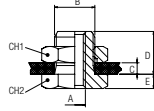

62360
BULKHEAD CONNECTOR

Code	Usa Ref	A BSPP	M	C	D	E	CH1	CH2	Pack
62360 000 02	62360-1/8	1/8	M16x1.5	.354 (9)	.551 (14)	.157 (4)	0.866 (22)	.748 (19)	10
62360 000 03	62360-1/4	1/4	M20x1.5	.590 (15)	.826 (21)	.157 (4)	1.063 (27)	.945 (24)	10
62360 000 04	62360-3/8	3/8	M26x1.5	.551 (14)	.826 (21)	.197 (5)	1.260 (32)	1.181 (30)	10
62360 000 05	62360-1/2	1/2	M28x1.5	.787 (20)	1.063 (27)	.236 (6)	1.417 (36)	1.260 (32)	10
62360 000 06	62360-3/4	3/4	M34x2	.886 (22,5)	1.181 (30)	.236 (6)	1.614 (41)	1.614 (41)	10
62360 000 07	62360-1	1"	M42x4	.964 (24,5)	1.338 (34)	.315 (8)	1.968 (50)	1.811 (46)	10