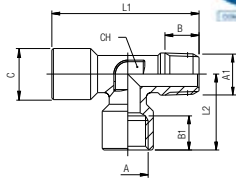

**62430**  
TAPER MALE OFF SET MALE FEMALE TEE

Code	Usa Ref	A BSPP	B	B1	C	L1	L2	L3	CH	Pack
62430 00 44 02 00	62430-1/8	1/8	.295 (7,5)	.335 (8,5)	.512 (13)	1.437 (36,5)	.708 (18)	.708 (18)	.472 (12)	10
62430 00 44 03 00	62430-1/4	1/4	.433 (11)	.433 (11)	.650 (16,5)	1.869 (47,5)	.906 (23)	.906 (23)	.472 (12)	10
62430 00 44 04 00	62430-3/8	3/8	.453 (11,5)	.472 (12)	.807 (20,5)	2.067 (52,5)	1.083 (27,5)	1.004 (25,5)	.591 (15)	10
62430 00 44 05 00	62430-1/2	1/2	.551 (14)	.591 (15)	1.004 (25,5)	2.422 (61,5)	1.220 (31,5)	1.161 (29,5)	.787 (20)	10

**62440**

TAPER CENTRE LEG MALE TEE

Code	Usa Ref	A BSPP	A1 BSPT	B	B1	C	L1	L2	CH	Pack
62440 00 44 02 00	62440-1/8	1/8	1/8	.295 (7,5)	.335 (8,5)	.512 (13)	1.457 (37)	.689 (17,5)	.472 (12)	10
62440 00 44 03 00	62440-1/4	1/4	1/4	.433 (11)	.433 (11)	.650 (16,5)	1.929 (49)	.906 (23)	.472 (12)	10
62440 00 44 04 00	62440-3/8	3/8	3/8	.453 (11,5)	.472 (12)	.807 (20,5)	2.126 (54)	1.083 (27,5)	.591 (15)	10
62440 00 44 05 00	62440-1/2	1/2	1/2	.551 (14)	.591 (15)	.992 (25,2)	2.52 (64)	1.240 (31,5)	.787 (20)	10

**62450**

TAPER OFF SET MALE TEE

Code	Usa Ref	A BSPP	A1 BSPT	B	B1	C	L1	L2	CH	Pack
62450 00 44 02 00	62450-1/8	1/8	1/8	.295 (7,5)	.335 (8,5)	.512 (13)	1.417 (36)	.728 (18,5)	.472 (12)	10
62450 00 44 03 00	62450-1/4	1/4	1/4	.433 (11)	.433 (11)	.650 (16,5)	1.87 (47,5)	.965 (24,5)	.472 (12)	10
62450 00 44 04 00	62450-3/8	3/8	3/8	.453 (11,5)	.472 (12)	.807 (20,5)	2.067 (52,5)	1.142 (29)	.591 (15)	10
62450 00 44 05 00	62450-1/2	1/2	1/2	.551 (14)	.591 (15)	.992 (25,2)	2.421 (61,5)	1.339 (34)	.787 (20)	10