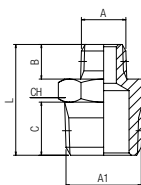

62020

REDUCER NIPPLE

Code	Usa Ref	A BSPT	A1 BSPT	B	C	L	CH	Pack
62020 00 44 AT 00	62020-1/8-1/4	1/8	1/4	.295 (7,5)	.433 (11)	.925 (23,5)	.551 (14)	10
62020 00 44 3W 00	62020-1/8-3/8	1/8	3/8	.295 (7,5)	.453 (11,5)	.945 (24)	.669 (17)	10
62020 00 44 7W 00	62020-1/4-3/8	1/4	3/8	.433 (11)	.453 (11,5)	1.083 (27,5)	.669 (17)	10
62020 00 44 8W 00	62020-1/4-1/2	1/4	1/2	.433 (11)	.551 (14)	1.201 (30,5)	.866 (22)	10
62020 00 44 AC 00	62020-3/8-1/2	3/8	1/2	.453 (11,5)	.551 (14)	1.220 (31)	.866 (22)	10
62020 00 44 AH 00	62020-1/2-3/4	1/2	3/4	.551 (14)	.650 (16,5)	1.476 (37,5)	1.063 (27)	10