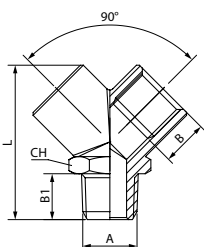

62600

CENTRAL MALE Y 90° (TAPER)

Code	Usa Ref	A BSPP	B	B1	L	CH	Pack
62600 00 44 03 00	62600-1/4	1/4	.433 (11)	.433 (11)	1.457 (37)	.669 (17)	10
62600 00 44 04 00	62600-3/8	3/8	.453 (11,5)	.492 (12,5)	1.811 (46)	.866 (22)	10
62600 00 44 05 00	62600-1/2	1/2	.551 (14)	.65 (16,5)	2.285 (58)	1.023 (26)	10