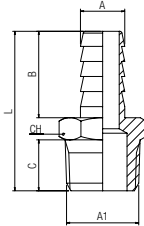

62340

MALE HOSE ADAPTER

Code	Usa Ref	A	A1 BSPT	B	C	L	CH	Pack
62340 00 44 BS 00	62340-6-1/8	6	1/8	.768 (19,5)	.295 (7,5)	1.260 (32)	.433 (11)	10
62340 00 44 BZ 00	62340-7-1/8	7	1/8	.768 (19,5)	.295 (7,5)	1.260 (32)	.433 (11)	10
62340 00 44 BX 00	62340-7-1/4	7	1/4	.768 (19,5)	.433 (11)	1.398 (35,5)	.551 (14)	10
62340 00 44 BJ 00	62340-8-1/4	8	1/4	.768 (19,5)	.433 (11)	1.398 (35,5)	.551 (14)	10
62340 00 44 CB 00	62340-9-1/4	9	1/4	.768 (19,5)	.433 (11)	1.398 (35,5)	.551 (14)	10
62340 00 44 CC 00	62340-9-3/8	9	3/8	.768 (19,5)	.453 (11,5)	1.417 (36)	.669 (17)	10
62340 00 44 CE 00	62340-10-1/8	10	1/8	.768 (19,5)	.295 (7,5)	1.260 (32)	.472 (12)	10
62340 00 44 CF 00	62340-10-1/4	10	1/4	.768 (19,5)	.433 (11)	1.398 (35,5)	.551 (14)	10
62340 00 44 CG 00	62340-10-3/8	10	3/8	.768 (19,5)	.453 (11,5)	1.417 (36)	.669 (17)	10
62340 00 44 CH 00	62340-10-1/2	10	1/2	.768 (19,5)	.551 (14)	1.535 (39)	.866 (22)	10
62340 00 44 CI 00	62340-12-1/4	12	1/4	.768 (19,5)	.433 (11)	1.398 (35,5)	.551 (14)	10
62340 00 44 CL 00	62340-12-3/8	12	3/8	.768 (19,5)	.453 (11,5)	1.417 (36)	.669 (17)	10
62340 00 44 CM 00	62340-12-1/2	12	1/2	.768 (19,5)	.551 (14)	1.535 (39)	.866 (22)	10
62340 00 44 CN 00	62340-14-3/8	14	3/8	.768 (19,5)	.453 (11,5)	1.417 (36)	.669 (17)	10
62340 00 44 DB 00	62340-14-1/2	14	1/2	.768 (19,5)	.551 (14)	1.535 (39)	.866 (22)	10
62340 00 44 CR 00	62340-16-1/2	16	1/2	.768 (19,5)	.551 (14)	1.535 (39)	.866 (22)	10
62340 00 44 CZ 00	62340-18-1/2	18	1/2	.768 (19,5)	.551 (14)	1.535 (39)	.866 (22)	10
62340 00 44 CX 00	62340-18-3/4	18	3/4	.768 (19,5)	.650 (16,5)	1.713 (43,5)	1.063 (27)	10
62340 00 44 CJ 00	62340-20-1/2	20	1/2	.768 (19,5)	.551 (14)	1.535 (39)	.866 (22)	10
62340 00 44 DH 00	62340-20-3/4	20	3/4	.768 (19,5)	.531 (13,5)	1.575 (40)	1.063 (27)	10