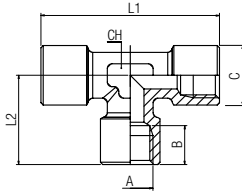

62400
FEMALE TEE

Code	Usa Ref	A BSPP	B	C	L1	L2	CH	Pack
62400 00 44 02 00	62400-1/8	1/8	.335 (8,5)	.512 (13)	1.457 (37)	.728 (18,5)	.472 (12)	10
62400 00 44 03 00	62400-1/4	1/4	.433 (11)	.650 (16,5)	1.929 (49)	.965 (24,5)	.472 (12)	10
62400 00 44 04 00	62400-3/8	3/8	.472 (12)	.807 (20,5)	2.126 (54)	1.142 (29)	.591 (15)	10
62400 00 44 05 00	62400-1/2	1/2	.591 (15)	1.004 (25,5)	2.520 (64)	1.339 (34)	.787 (20)	10