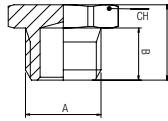

62320

MALE PLUG

Code	Usa Ref	A BSPP	B	L	CH	Pack
62320 00 44 02 00	62320-1/8	1/8	.256 (6,5)	.394 (10)	.551 (14)	10
62320 00 44 03 00	62320-1/4	1/4	.354 (9)	.512 (13)	.669 (17)	10
62320 00 44 04 00	62320-3/8	3/8	.374 (9,5)	.531 (13,5)	.748 (19)	10
62320 00 44 05 00	62320-1/2	1/2	.394 (10)	.571 (14,5)	.945 (24)	10
62320 00 44 07 00	62320-3/4	3/4	.433 (11)	.630 (16)	1.181 (30)	10