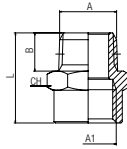

62040

REDUCER (TAPER)

Code	Usa Ref	A BSPT	A1 BSPP	B	L	CH	Pack
62040 00 44 AT 00	62040-1/8-1/4	1/8	1/4	.295 (7,5)	.866 (22)	.669 (17)	10
62040 00 44 7W 00	62040-1/4-3/8	1/4	3/8	.433 (11)	1.063 (27)	.866 (22)	10
62040 00 44 8W 00	62040-1/4-1/2	1/4	1/2	.433 (11)	1.181 (30)	.945 (24)	10
62040 00 44 AC 00	62040-3/8-1/2	3/8	1/2	.453 (11,5)	1.201 (30,5)	.945 (24)	10
62040 00 44 AH 00	62040-1/2-3/4	1/2	3/4	.551 (14)	1.378 (35)	1.260 (32)	10