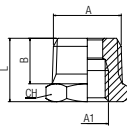

62080

REDUCER (TAPER)

Code	Usa Ref	A BSPP	A1 BSPP	B	L	CH	Pack
62080 00 44 5W 00	62080-1/4-1/8	1/4	1/8	.433 (11)	.630 (16)	.551 (14)	10
62080 00 44 9W 00	62080-3/8-1/8	3/8	1/8	.453 (11,5)	.650 (16,5)	.669 (17)	10
62080 00 44 AA 00	62080-3/8-1/4	3/8	1/4	.453 (11,5)	.650 (16,5)	.669 (17)	10
62080 00 44 AE 00	62080-1/2-1/4	1/2	1/4	.551 (14)	.768 (19,5)	.866 (22)	10
62080 00 44 AF 00	62080-1/2-3/8	1/2	3/8	.551 (14)	.768 (19,5)	.866 (22)	10
62080 00 44 AM 00	62080-3/4-1/2	3/4	1/2	.650 (16,5)	.925 (23,5)	1.063 (27)	10