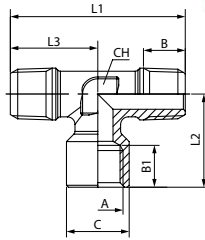

62420
CENTRAL FEMALE TAPER MALE T-CONNECTOR

Code	Usa Ref	A BSPP	B	B1	C	L1	L2	L3	CH	Pack
62420 00 44 02 00	62420-1/8	1/8	.295 (7,5)	.335 (8,5)	.512 (13)	1.417 (36)	.728 (18,5)	.708 (18)	.472 (12)	10
62420 00 44 03 00	62420-1/4	1/4	.433 (11)	.433 (11)	.650 (16,5)	1.811 (46)	.965 (24,5)	.906 (23)	.472 (12)	10
62420 00 44 04 00	62420-3/8	3/8	.453 (11,5)	.472 (12)	.807 (20,5)	2.007 (51)	1.141 (29)	1.004 (25,5)	.591 (15)	10
62420 00 44 05 00	62420-1/2	1/2	.551 (14)	.591 (15)	1.004 (25,5)	2.322 (59)	1.340 (34)	1.161 (29,5)	.787 (20)	10