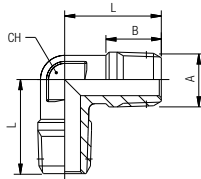

**62430**  
TAPER MALE OFF SET MALE FEMALE TEE

Code	Usa Ref	A BSPP	B	B1	C	L1	L2	L3	CH	Pack
62430 00 44 02 00	62430-1/8	1/8	.295 (7,5)	.335 (8,5)	.512 (13)	1.437 (36,5)	.708 (18)	.708 (18)	.472 (12)	10
62430 00 44 03 00	62430-1/4	1/4	.433 (11)	.433 (11)	.650 (16,5)	1.869 (47,5)	.906 (23)	.906 (23)	.472 (12)	10
62430 00 44 04 00	62430-3/8	3/8	.453 (11,5)	.472 (12)	.807 (20,5)	2.067 (52,5)	1.083 (27,5)	1.004 (25,5)	.591 (15)	10
62430 00 44 05 00	62430-1/2	1/2	.551 (14)	.591 (15)	1.004 (25,5)	2.422 (61,5)	1.220 (31,5)	1.161 (29,5)	.787 (20)	10

**62440**

TAPER CENTRE LEG MALE TEE

Code	Usa Ref	A BSPP	A1 BSPT	B	B1	C	L1	L2	CH	Pack
62440 00 44 02 00	62440-1/8	1/8	1/8	.295 (7,5)	.335 (8,5)	.512 (13)	1.457 (37)	.689 (17,5)	.472 (12)	10
62440 00 44 03 00	62440-1/4	1/4	1/4	.433 (11)	.433 (11)	.650 (16,5)	1.929 (49)	.906 (23)	.472 (12)	10
62440 00 44 04 00	62440-3/8	3/8	3/8	.453 (11,5)	.472 (12)	.807 (20,5)	2.126 (54)	1.083 (27,5)	.591 (15)	10
62440 00 44 05 00	62440-1/2	1/2	1/2	.551 (14)	.591 (15)	.992 (25,2)	2.52 (64)	1.240 (31,5)	.787 (20)	10

**62450**

TAPER OFF SET MALE TEE

Code	Usa Ref	A BSPP	A1 BSPT	B	B1	C	L1	L2	CH	Pack
62450 00 44 02 00	62450-1/8	1/8	1/8	.295 (7,5)	.335 (8,5)	.512 (13)	1.417 (36)	.728 (18,5)	.472 (12)	10
62450 00 44 03 00	62450-1/4	1/4	1/4	.433 (11)	.433 (11)	.650 (16,5)	1.87 (47,5)	.965 (24,5)	.472 (12)	10
62450 00 44 04 00	62450-3/8	3/8	3/8	.453 (11,5)	.472 (12)	.807 (20,5)	2.067 (52,5)	1.142 (29)	.591 (15)	10
62450 00 44 05 00	62450-1/2	1/2	1/2	.551 (14)	.591 (15)	.992 (25,2)	2.421 (61,5)	1.339 (34)	.787 (20)	10

**62500**

MALE ELBOW (TAPER)

Code	Usa Ref	A BSPP	B	L	CH	Pack
62500 00 44 02 00	62500-1/8	1/8	.295 (7,5)	.709 (18)	.394 (10)	10
62500 00 44 03 00	62500-1/4	1/4	.433 (11)	.945 (24)	.472 (12)	10
62500 00 44 04 00	62500-3/8	3/8	.453 (11,5)	1.063 (27)	.591 (15)	10
62500 00 44 05 00	62500-1/2	1/2	.551 (14)	1.161 (29,5)	.787 (20)	10